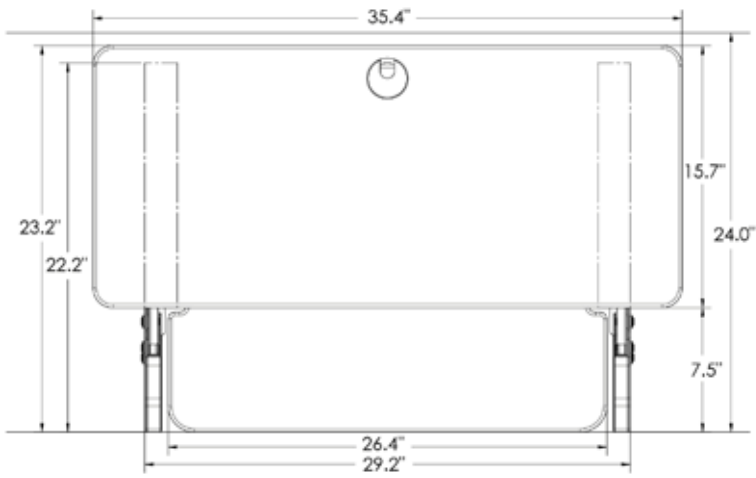

# TIME TO TAKE A STAND

SKILCRAFT® Desktop Sit-Stand Workstation

NSN6810786

A pre-assembled, simple solution for customers looking for a desktop sit-stand workstation. Offering a combination of unlimited height settings and 20° of keyboard surface tilt, users will find ergonomic comfort whether sitting or standing.

## SKILCRAFT® Desktop Sit-Stand Workstation:

<b>Fully Assembled</b>	No tools required, simply place on desk
<b>Weighs 40lbs.</b>	Allows for easy installation and moving from desk-to-desk
<b>Compact Footprint</b>	Easily fits onto a 24" deep desk
<b>Gas Assisted Height Adjustment</b>	Smooth, quiet and infinite adjustment possibilities, extending up to 20" above desk surface
<b>Keyboard Tilt</b>	-10°/+10° of infinite ergonomic possibilities
<b>Large Work Surface</b>	Accommodates 2 x 24" monitors, laptop or laptop with monitor
<b>Keyboard Surface</b>	Superior ergonomics compared to single work surface units
<b>Supports 35lbs.</b>	Strong enough to support user's technology requirements
<b>Organized</b>	Built in grommet hole for cable and cord management