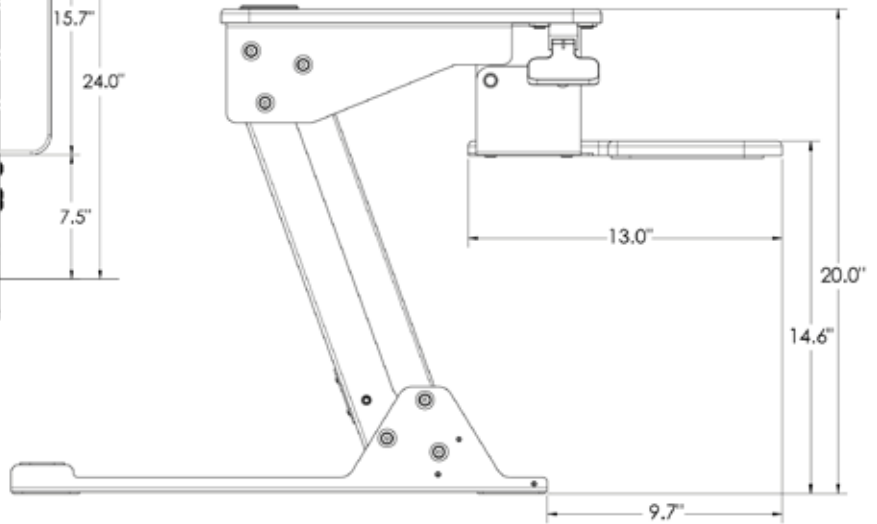

# TIME TO TAKE A STAND

SKILCRAFT® Desktop Sit-Stand Workstation

NSN6810786

A pre-assembled, simple solution for customers looking for a desktop sit-stand workstation. Offering a combination of unlimited height settings and 20° of keyboard surface tilt, users will find ergonomic comfort whether sitting or standing.

## SKILCRAFT® Desktop Sit-Stand Workstation:

<b>Fully Assembled</b>	No tools required, simply place on desk
<b>Weighs 40lbs.</b>	Allows for easy installation and moving from desk-to-desk
<b>Compact Footprint</b>	Easily fits onto a 24" deep desk
<b>Gas Assisted Height Adjustment</b>	Smooth, quiet and infinite adjustment possibilities, extending up to 20" above desk surface
<b>Keyboard Tilt</b>	-10°/+10° of infinite ergonomic possibilities
<b>Large Work Surface</b>	Accommodates 2 x 24" monitors, laptop or laptop with monitor
<b>Keyboard Surface</b>	Superior ergonomics compared to single work surface units
<b>Supports 35lbs.</b>	Strong enough to support user's technology requirements
<b>Organized</b>	Built in grommet hole for cable and cord management