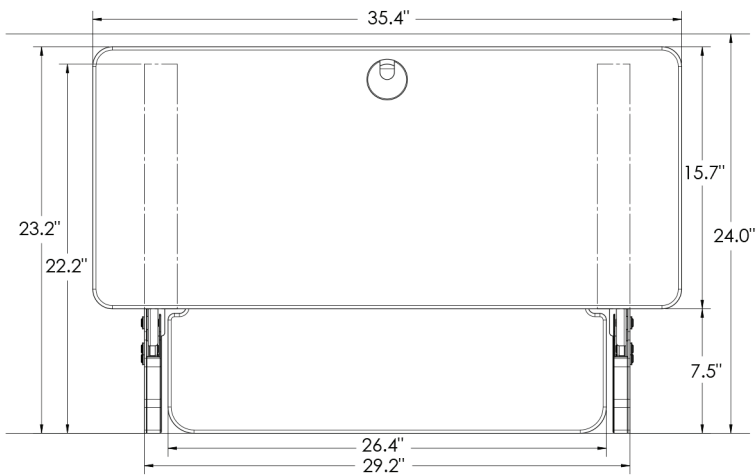

SKILCRAFT® Desktop Sit-Stand Workstation:

Fully Assembled	No tools required, simply place on desk
Weighs 40lbs.	Allows for easy installation and moving from desk-to-desk
Compact Footprint	Easily fits onto a 24" deep desk
Gas Assisted Height Adjustment	Smooth, quiet and infinite adjustment possibilities, extending up to 20" above desk surface
Keyboard Tilt	-10°/+10° of infinite ergonomic possibilities
Large Work Surface	Accommodates 2 x 24" monitors, laptop or laptop with monitor
Keyboard Surface	Superior ergonomics compared to single work surface units
Supports 35lbs.	Strong enough to support user's technology requirements
Organized	Built in grommet hole for cable and cord management

Your customers want simple solutions.

The SKILCRAFT® Desktop Sit-Stand Workstation is exactly that.