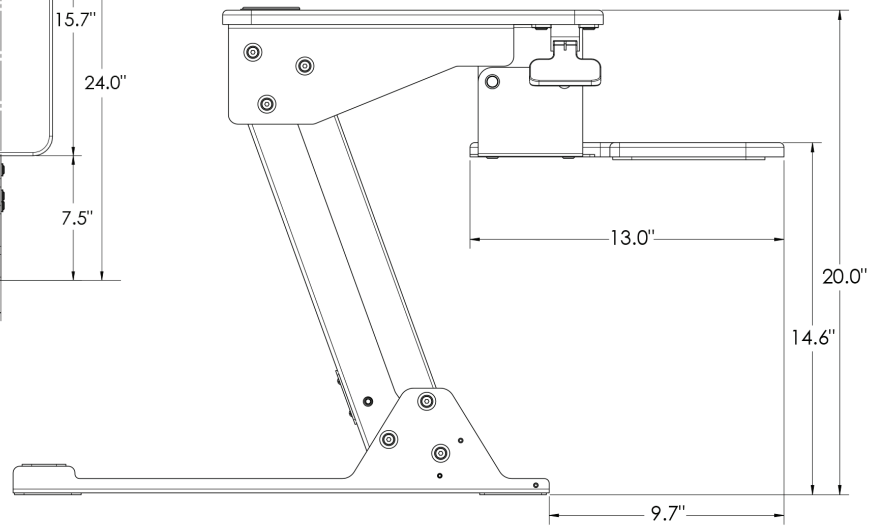

## SKILCRAFT

### **SKILCRAFT® Desktop Sit-Stand Workstation**

**NSN6810786**

A pre-assembled, simple solution for customers looking for a desktop sit-stand workstation. Offering a combination of unlimited height settings and 20° of keyboard surface tilt, users will find ergonomic comfort whether sitting or standing.

**SKILCRAFT® Desktop Sit-Stand Workstation:**

<b>Fully Assembled</b>	No tools required, simply place on desk
<b>Weighs 40lbs.</b>	Allows for easy installation and moving from desk-to-desk
<b>Compact Footprint</b>	Easily fits onto a 24" deep desk
<b>Gas Assisted Height Adjustment</b>	Smooth, quiet and infinite adjustment possibilities, extending up to 20" above desk surface
<b>Keyboard Tilt</b>	-10°/+10° of infinite ergonomic possibilities
<b>Large Work Surface</b>	Accommodates 2 x 24" monitors, laptop or laptop with monitor
<b>Keyboard Surface</b>	Superior ergonomics compared to single work surface units
<b>Supports 35lbs.</b>	Strong enough to support user's technology requirements
<b>Organized</b>	Built in grommet hole for cable and cord management